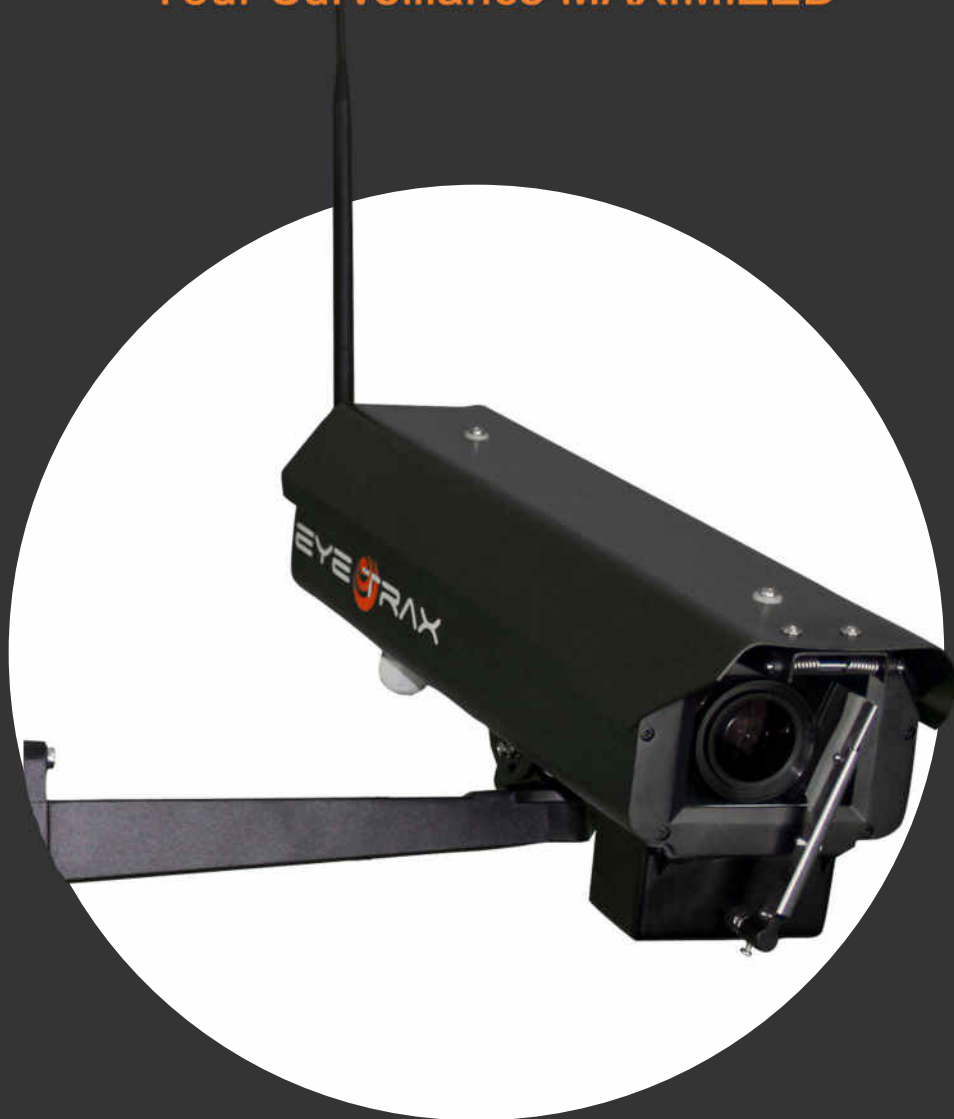

The MEGA

Your Surveillance MAXIMIZED

Discover Solar Powered Surveillance Cameras With Worldwide Cellular Coverage Providing A Completely Wire-Free Installation.

The Mega

YOUR SECURITY **MAXIMIZED**

Discover the difference of the only full line of **solar-powered** security cameras with worldwide cellular coverage with the Eye Trax Mega security camera.

Maximize surveillance of your construction site with the crystal clear 12 MP image capabilities of the Eye Trax Mega that can create seamless time-lapse videos while keeping your security in sharp focus.

Capturing super high-definition images during daylight hours, the Mega lets you view your jobsite in detail from any device using our cloud-based software. With wire-free connectivity and fully autonomous solar-powered operation, the Mega provides unmatched surveillance of your construction site.

Discover the difference of high-definition surveillance with the Eye Trax Mega security camera.

MEGA

System Components

Solar Panel

Mega Camera

Battery Charger

CHANGE YOUR PERSPECTIVE WITH The MEGA PTZ

The Eye Trax Mega series consists of two models: the fixed-mount Mega (shown above) and the Mega PTZ. Equipped with the same surveillance features as the fixed-mount version, the Mega PTZ (Pan-Tilt-Zoom) additionally allows you to remotely change the viewing direction of the camera. Zooming is executed digitally with the viewing software on the screen delivering even greater control of the surveillance of your site.